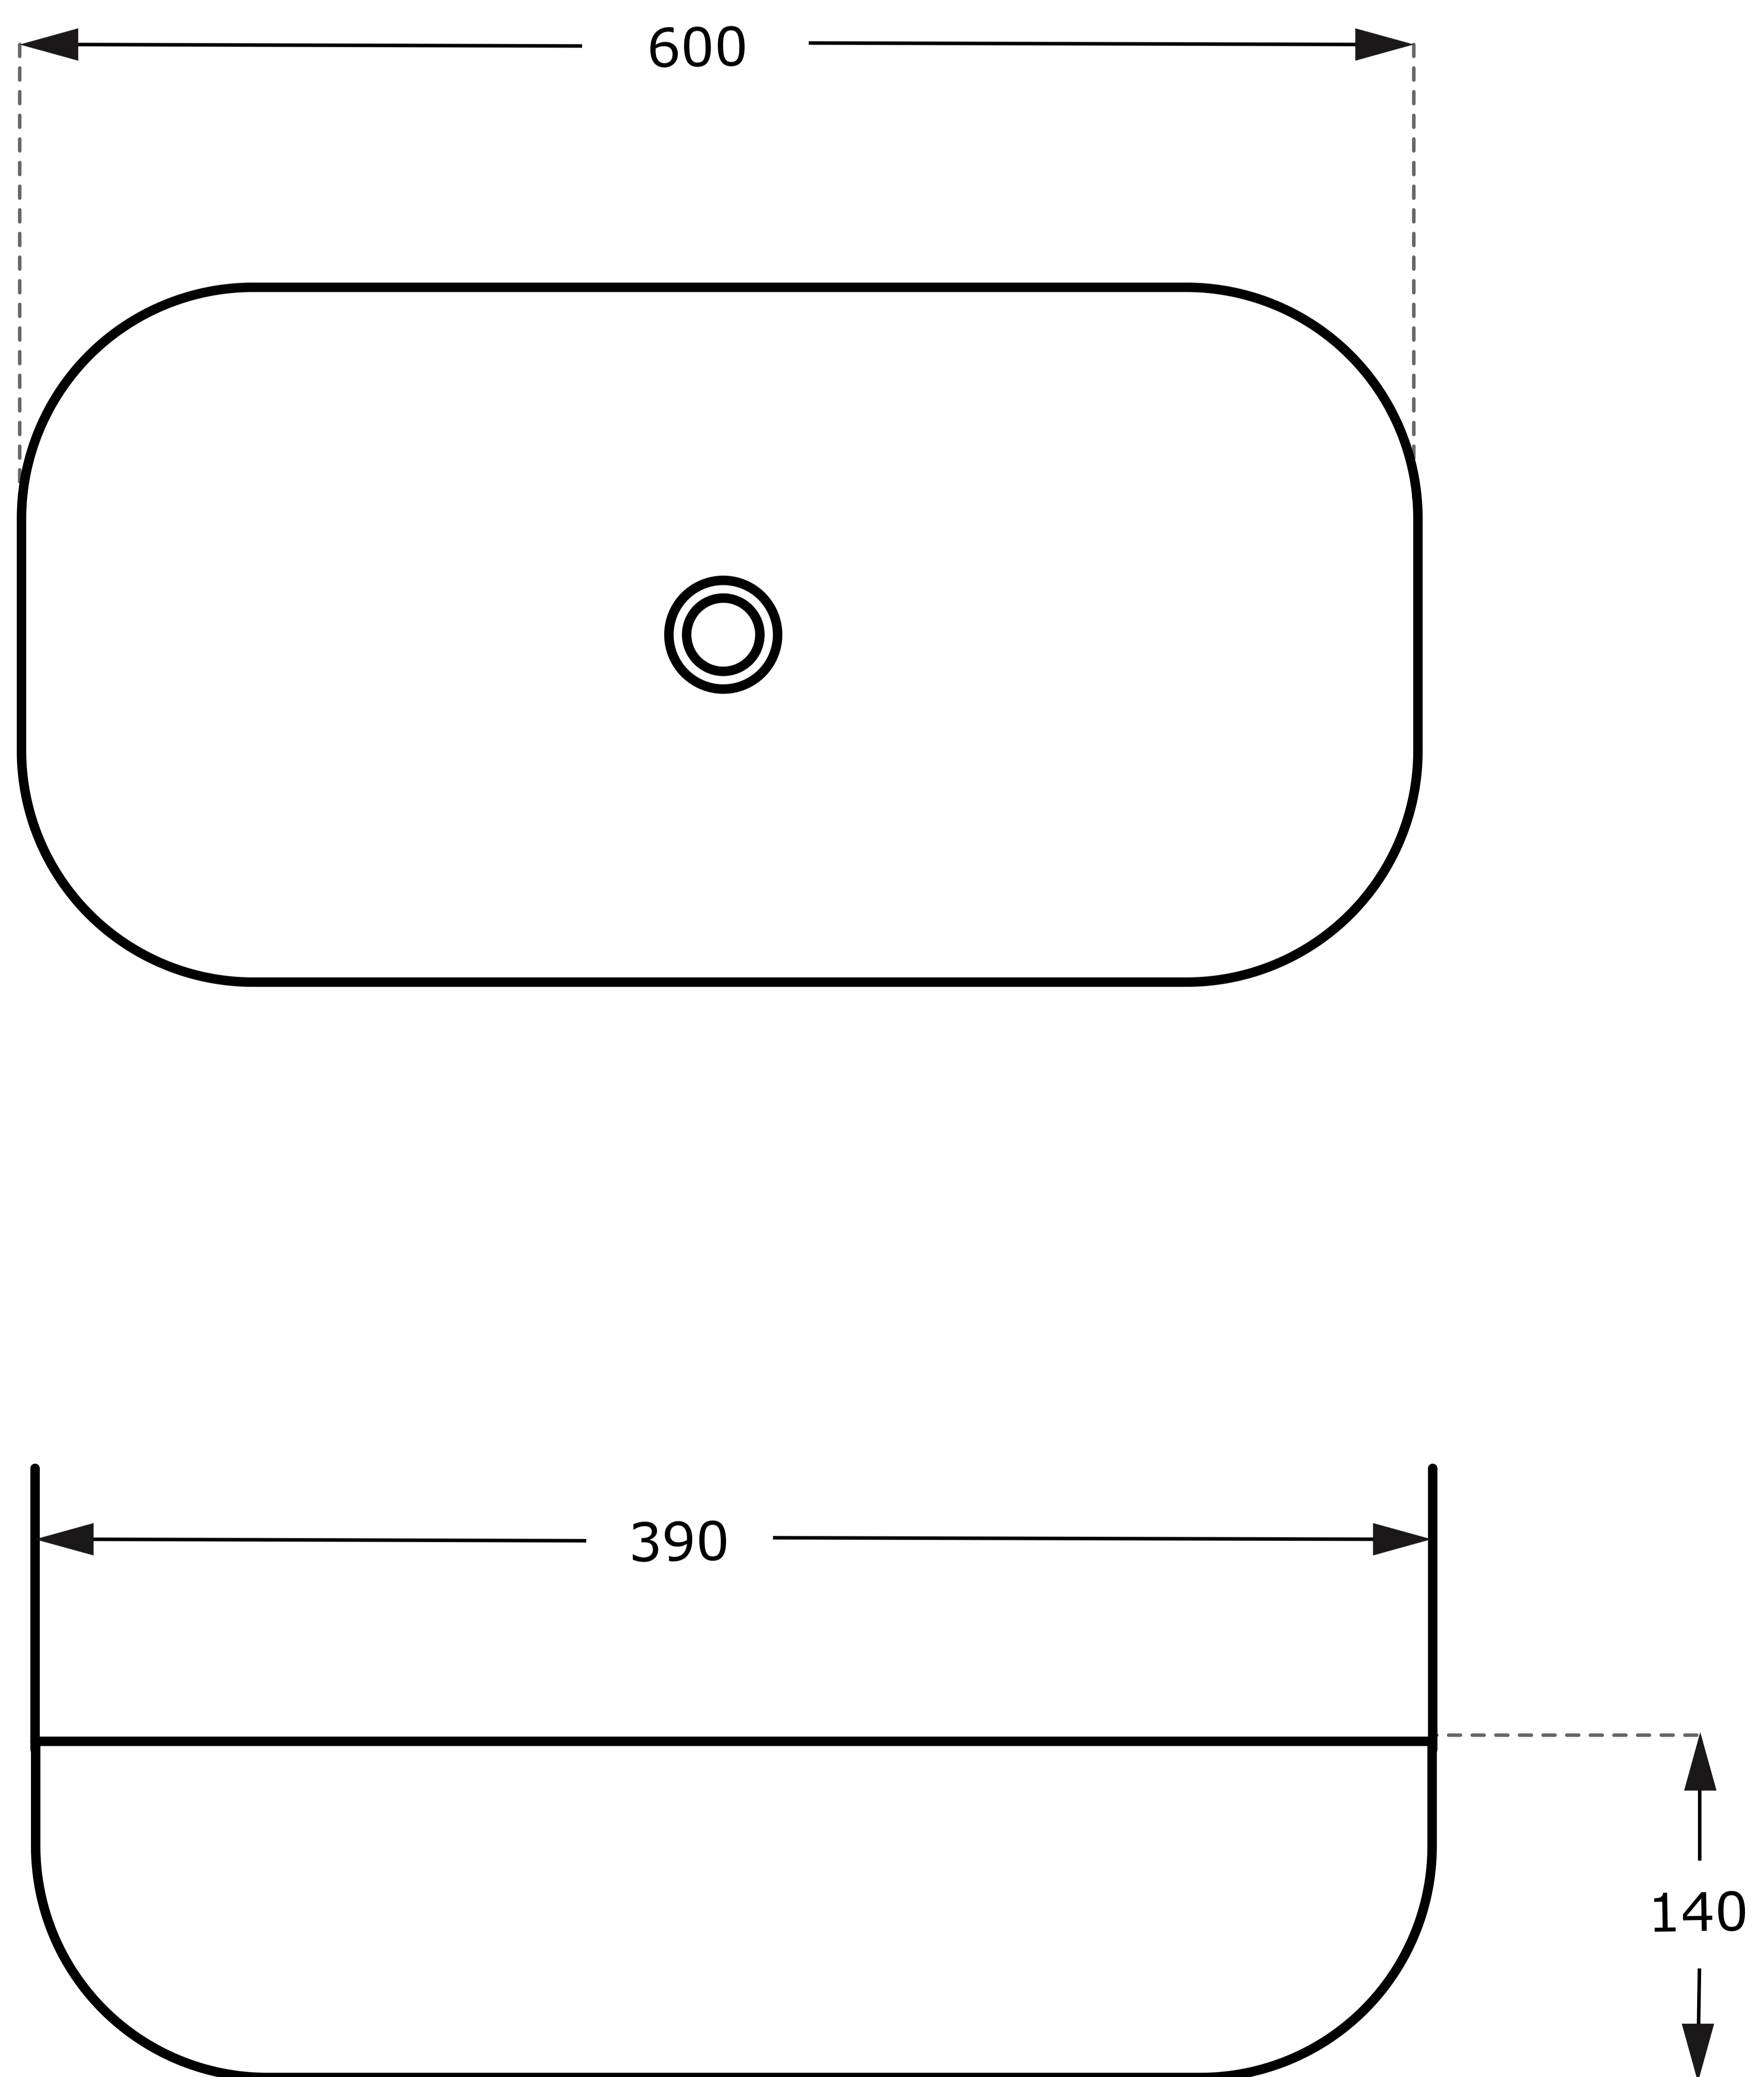

Table Mounted Wash Basin

Product Code : 1948

Technical Drawing

All dimension are in **mm**